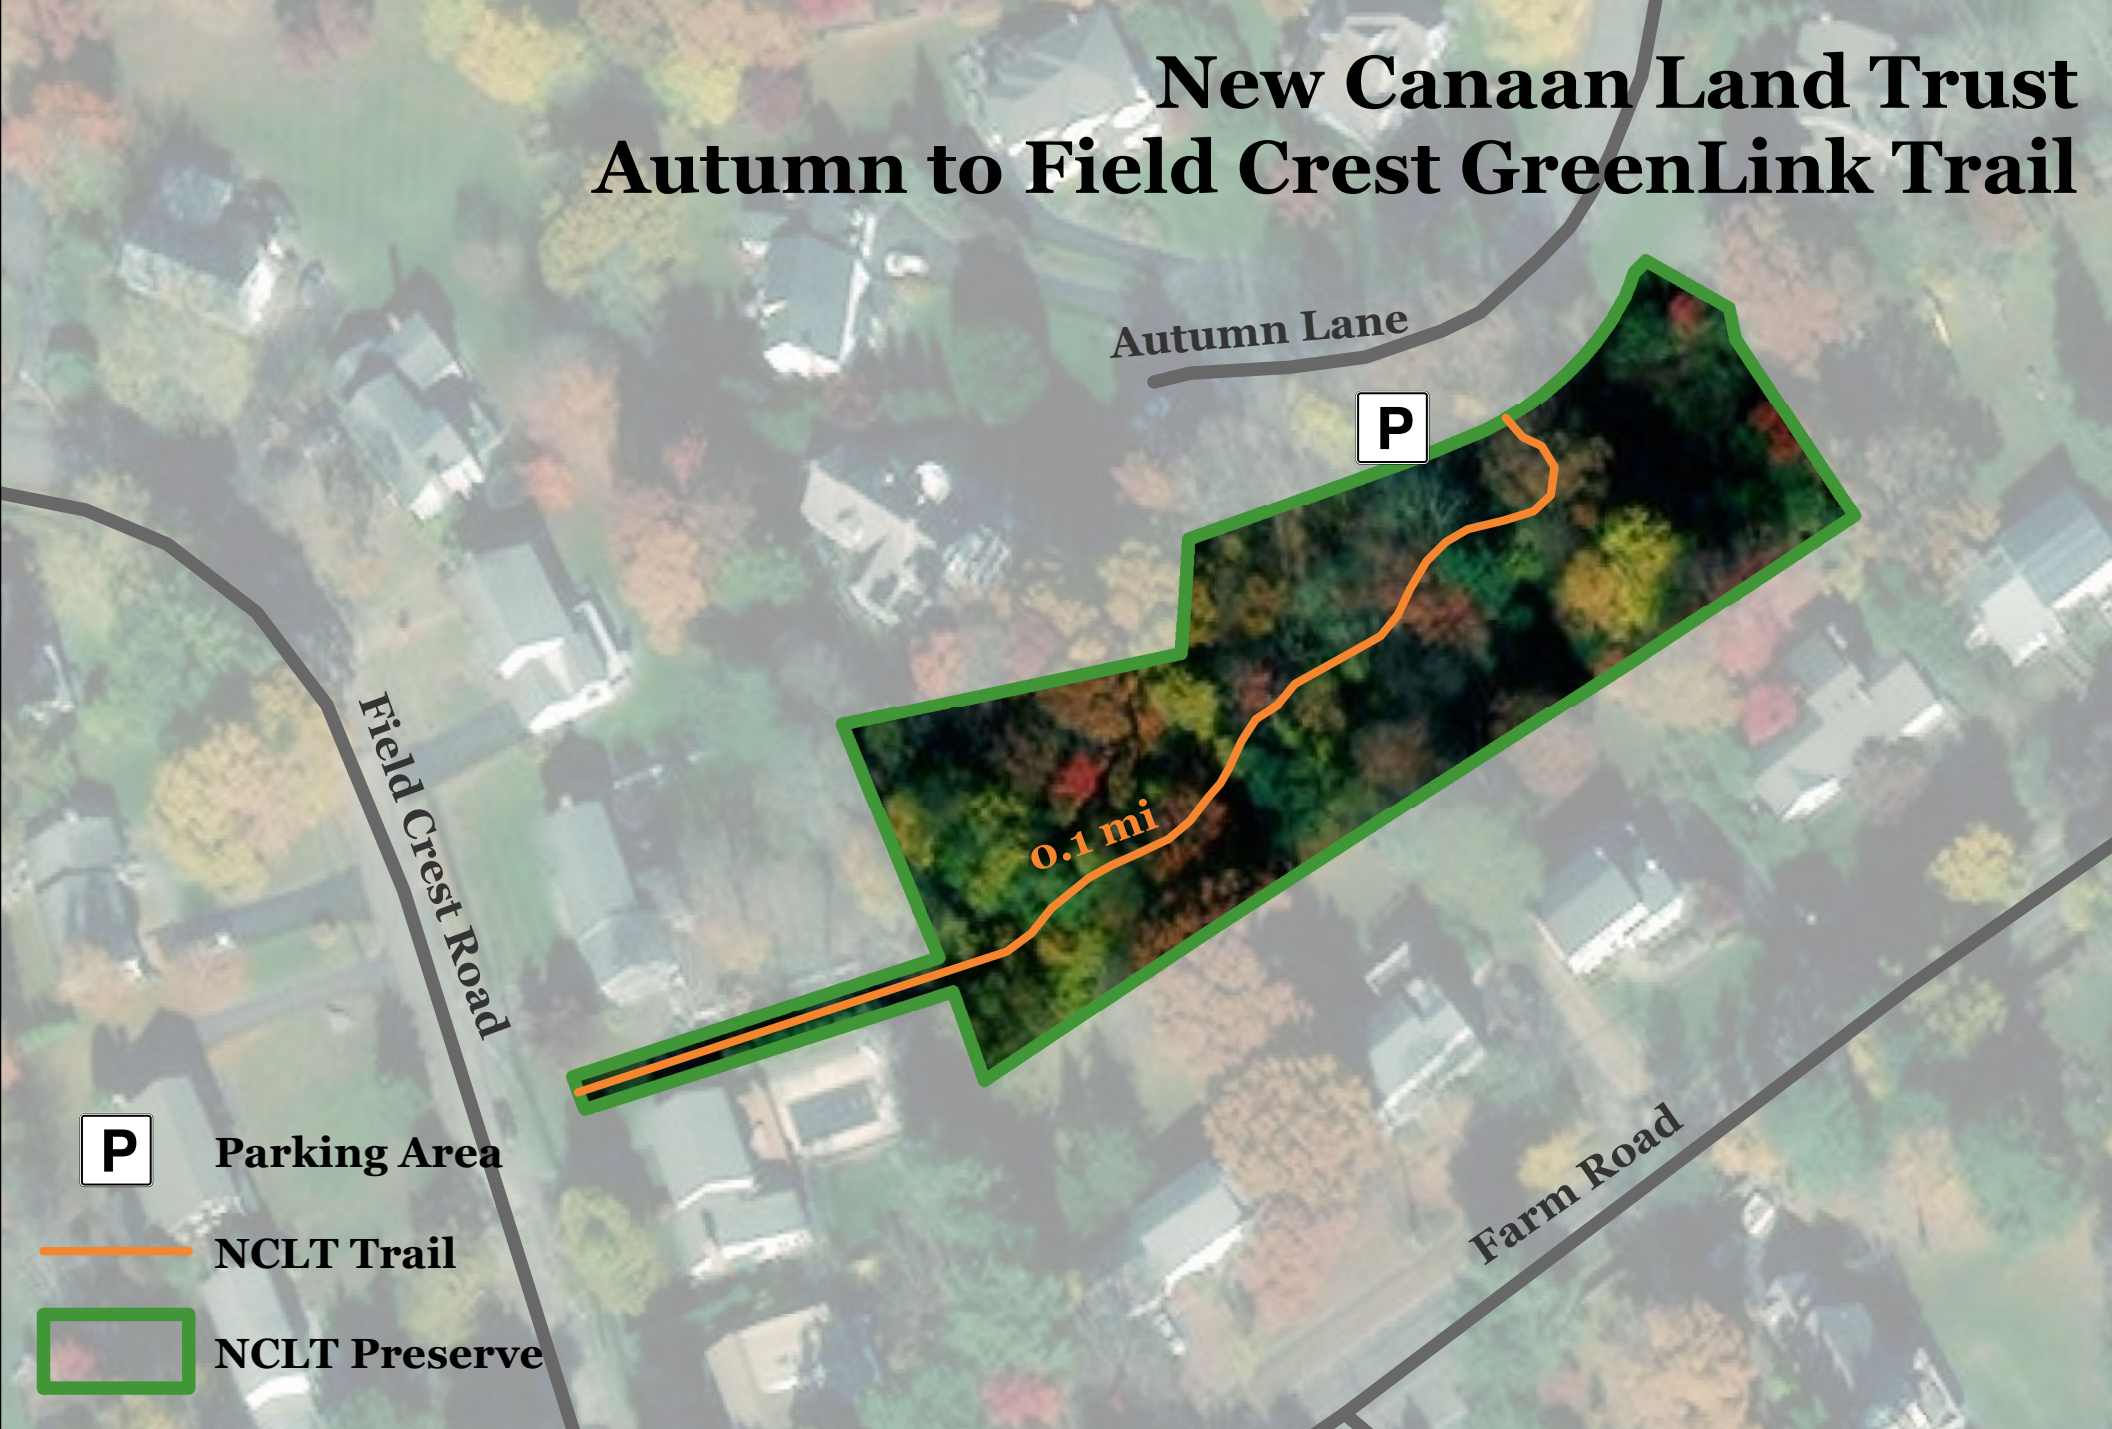

New Canaan Land Trust Autumn to Field Crest GreenLink Trail

- P** Parking Area
-  NCLT Trail
-  NCLT Preserve

www.NewCanaanLandTrust.org
P.O. Box 425, New Canaan
203-972-1270